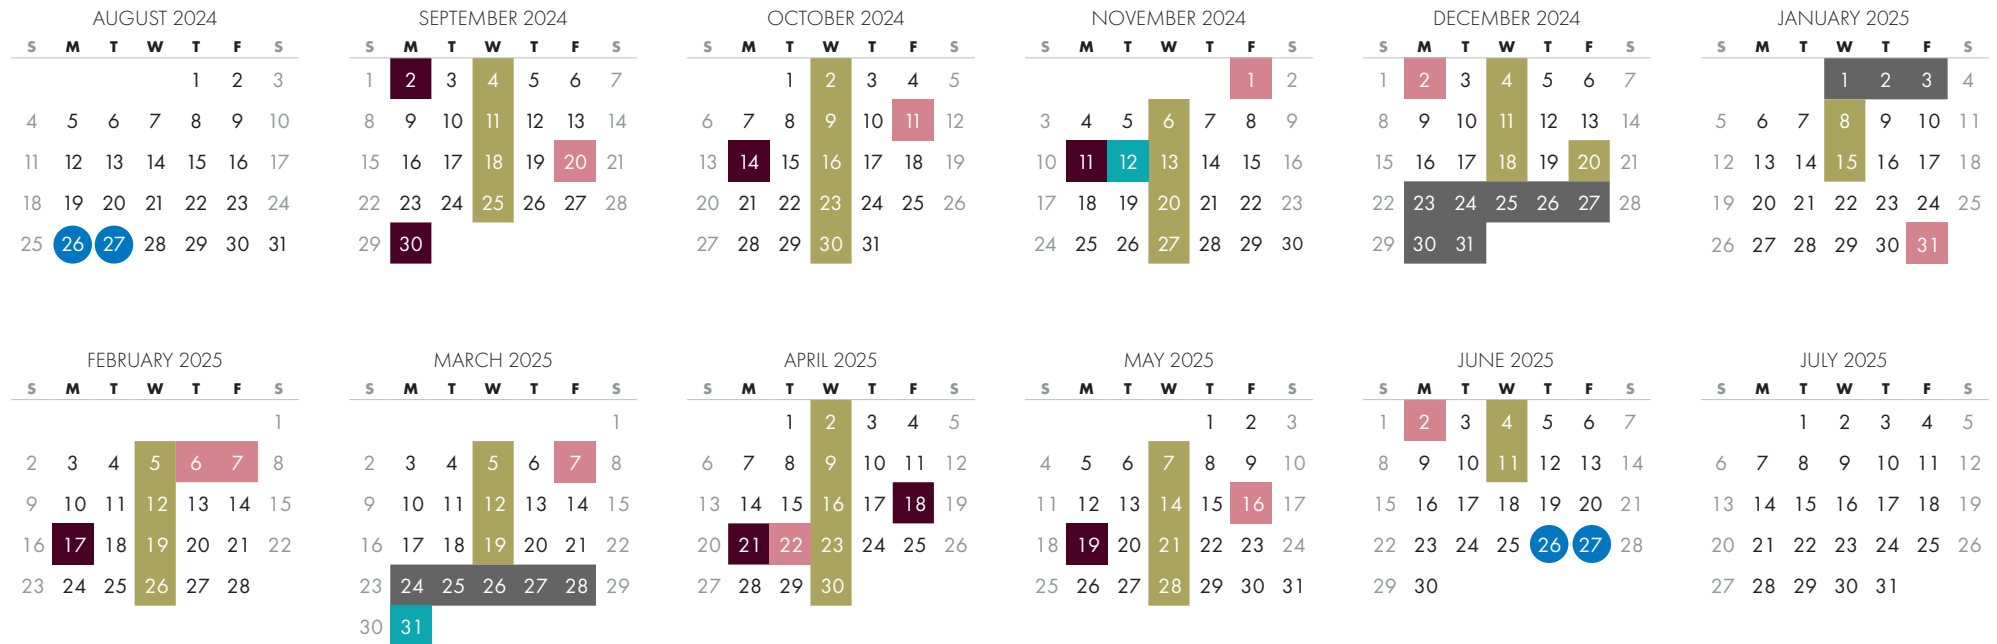

Grade 10-12 Division Calendar

2024-2025

-  Holiday – No School
-  Staff Meeting/PD Day - No Students
-  Early Dismissal
-  In Lieu of Parent Teacher Interviews – No School
-  Winter/Spring Break
-  Staff Key Dates

KEY DATES

- August 28 First Day of Regular Classes
- December 20 Early Dismissal
- January 6 Classes Resume After Winter Break
- February 3 Semester 2 Begins
- April 1 Classes Resume After Spring Break
- June 25 Last Day of Classes

STAFF KEY DATES

- August 26 & 27 Operational Days for Staff
- June 26 & 27 Operational Days for Staff

NO SCHOOL

- September 2 Labour Day
- September 20 Staff Meeting & PD Day
- September 30 National Day for Truth and Reconciliation
- October 11 Staff Meeting & PD Day
- October 14 Thanksgiving Day
- November 1 Staff Meeting & PD Day
- November 11 Remembrance Day
- November 12 Schools Closed
- December 2 Staff Meeting & PD Day
- December 23-January 3 Winter Break
- January 31 Staff Meeting & PD Day
- February 6 & 7 Teachers' Convention
- February 17 Family Day
- March 7 Staff Meeting & PD Day
- March 24-28 Spring Break
- March 31 Schools Closed
- April 18 Good Friday
- April 21 Easter Monday
- April 22 Staff Meeting & PD Day
- May 16 Staff Meeting & PD Day
- May 19 Victoria Day
- June 2 Staff Meeting & PD Day